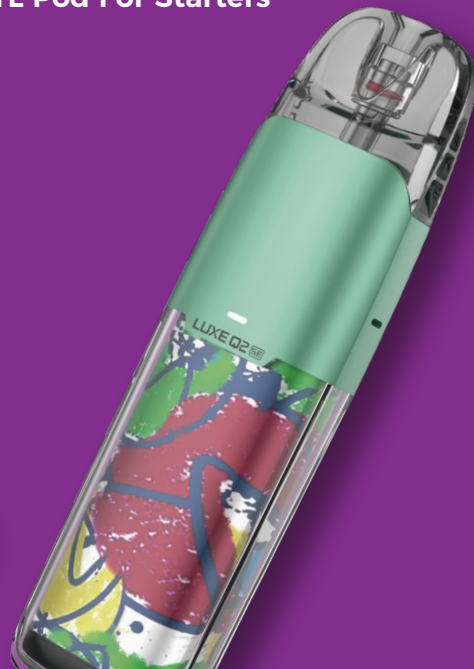

BLUE

GREY

GREEN

LUXE Q2

NEW

LUXE Q2 SE

An Effortlessly Operable MTL Pod For Starters

- **1000mAh High Density Battery**
- **LUXE Q MESH Pod Compatibility**
- **Accurate Flavor Lasting Longer By COREX**
- **SSS Tech Anti-Leaking**
- **Super Easy To Operate**

LUXE Q2 SE

Dimensions: 96.7*27.4*17.5mm

Pod Capacity: 3ml/2ml(TPD)

Resistance: 0.8Ω

Battery Capacity: 1000mAh

Charging: Type-C, 1A

LUXE QS

Cute But Strong