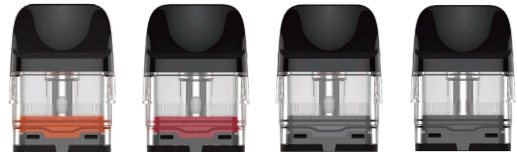

2ML

Top Filling

0.6 Ω
MESH
BEST:21W

0.8 Ω
MESH
BEST:16W

1.0 Ω
MESH
BEST:13W

1.2 Ω
MESH
BEST:10W