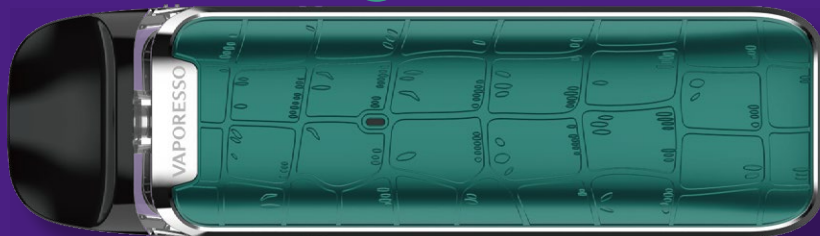

CUTE YET **POWERFUL** MONSTER

LUXE Q