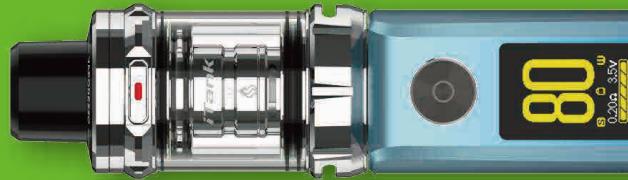

GEN 200|80S

iTank2 Version

It's Your GEN

- **Ultra-light**
- **AXON CHIP inside**
- **Innovative iTank**
- **New GTi Coil Platform**
- **Top Filling**

GEN 200

Dimensions: 138.5 x 44 x 29 mm

TANK Capacity: 8ml/2ml(TPD)